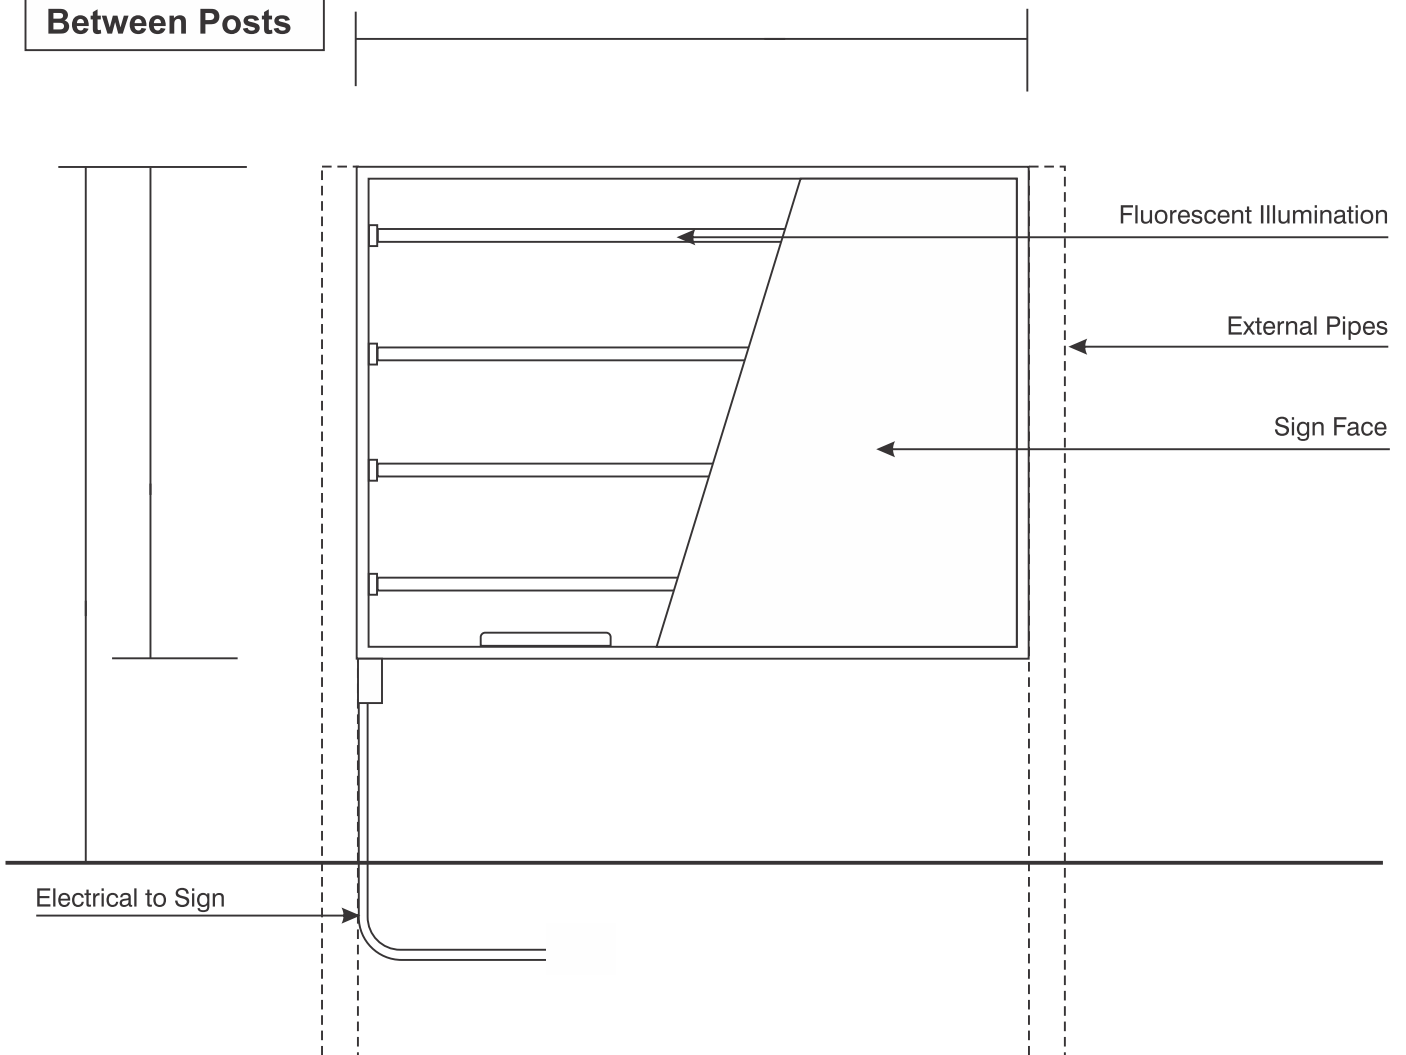

Team

2110 S. Anne St.
Santa Ana, California 92704
(209) 523-7446

1-800-361-SIGN

D/F Cabinets (Between Post Mount)

General Spec Sheet

- * Fluorescent Illuminated.
- * Aluminum Extrusion Frame System.
- * External Pipes.
- * Horizontal Lamps.

Between Posts

Frame Detail

▶ System DF1200 (Standard)

▶ System DF950