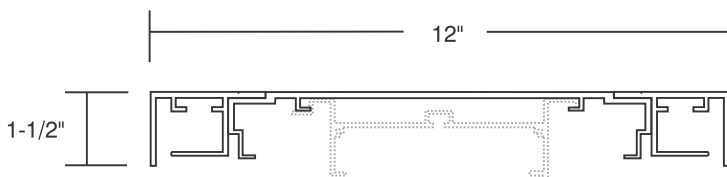

Team

2110 S. Anne St.
Santa Ana, California 92704
(209) 523-7446

1-800-361-SIGN

D/F Cabinets (Between Post Mount)

General Spec Sheet

- * Fluorescent Illuminated.
- * Aluminum Extrusion Frame System.
- * External Pipes.
- * Horizontal Lamps.

Between Posts

Frame Detail

▶ System DF1200 (Standard)

▶ System DF950