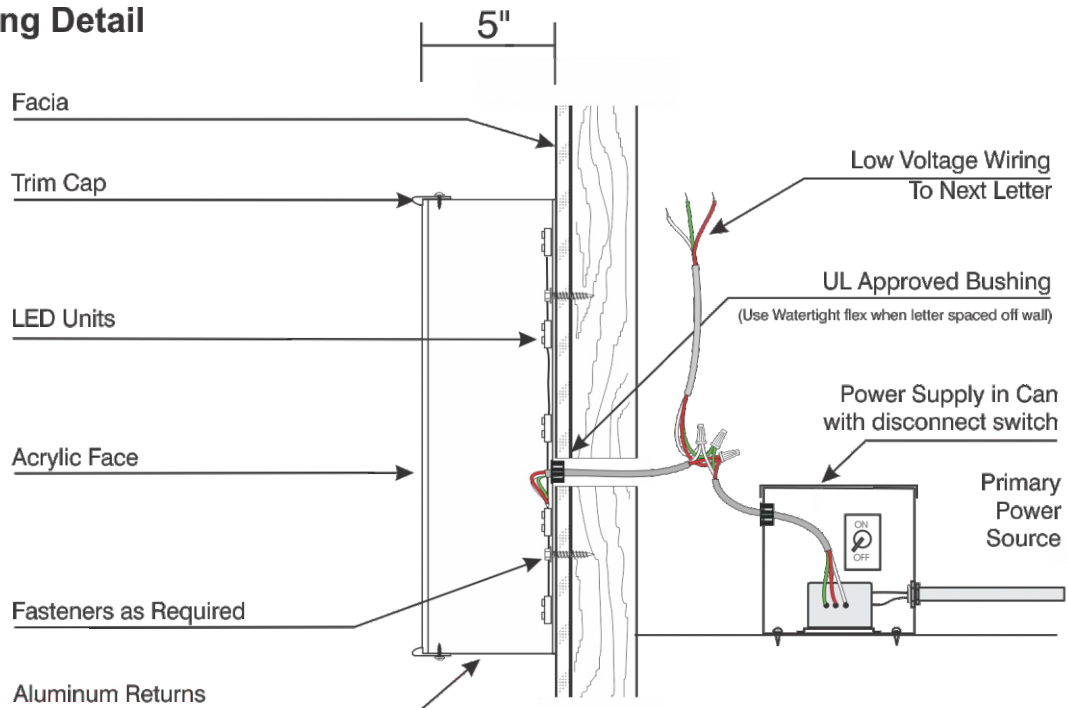

# LED Channel Letters (Typical)

## General Spec Sheet

- Flush Wall Mount.
- Standard 5" Deep Pan Channel Letters.
- LED Illumination.
- Remote Power Supplies.

### Mounting Detail

Install per (NEC) National Electric Code