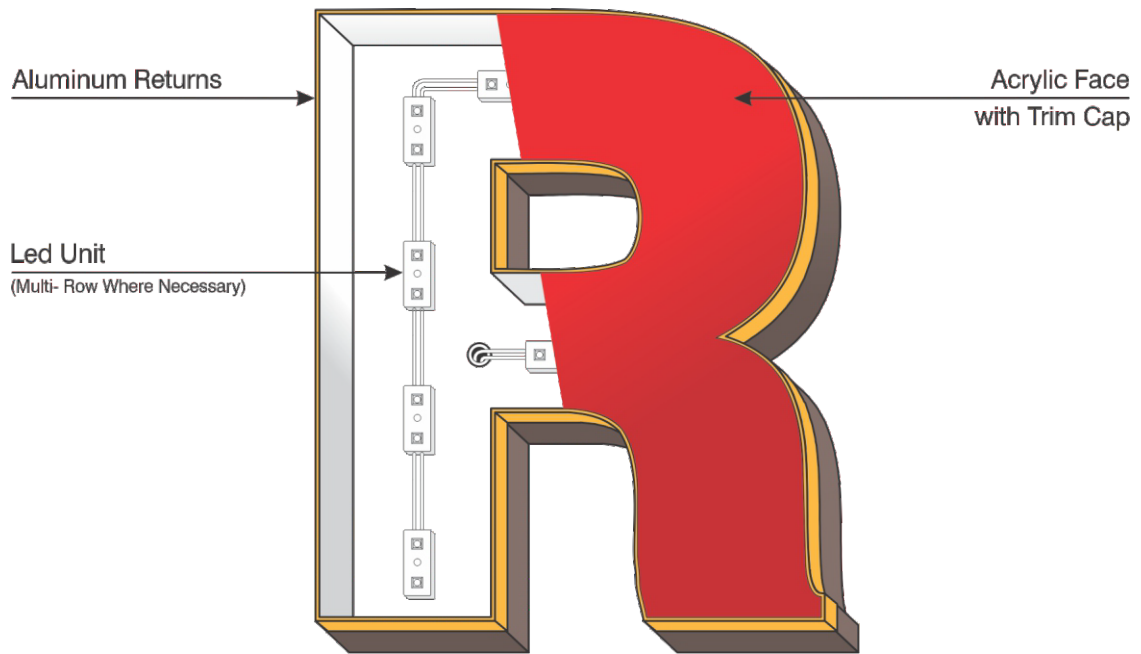

# LED Channel Letters (Typical)

## General Spec Sheet

- Flush Wall Mount.
- Standard 5" Deep Pan Channel Letters.
- LED Illumination.
- Remote Power Supplies.