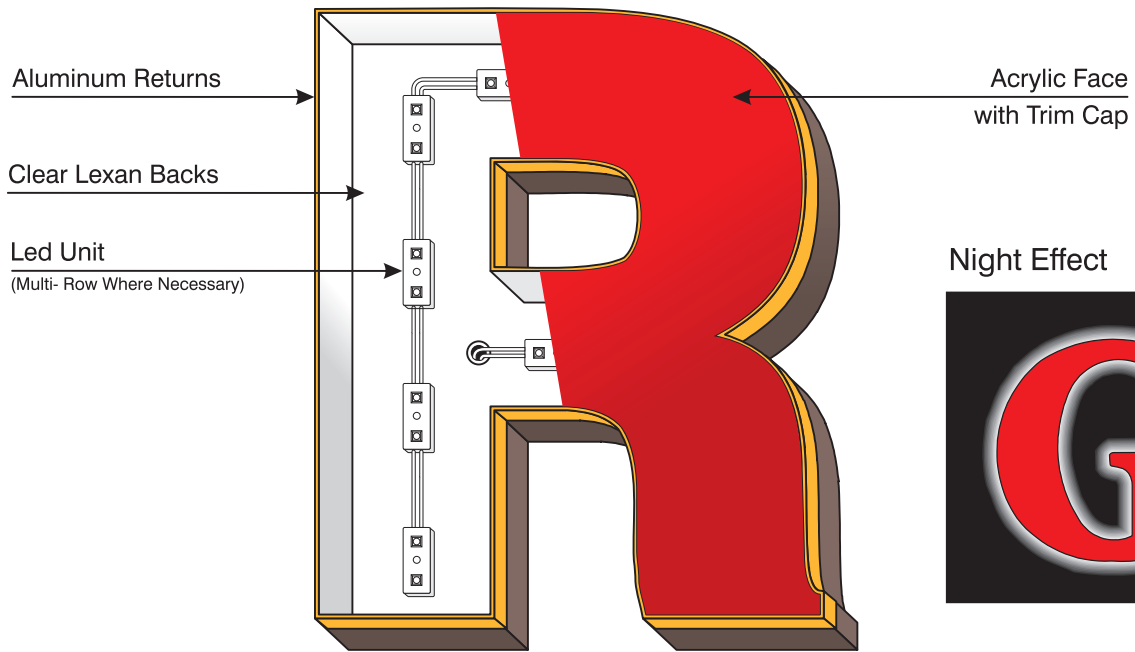

# LED Channel Letters (Face & Halo Illum)

## General Spec Sheet

- Flush Wall Mount.
- Standard 5" Deep Pan Channel Letters.
- Clear Lexan Backs with Spacers
- LED Illumination.
- Remote Power Supplies.

### Face/Halo Section