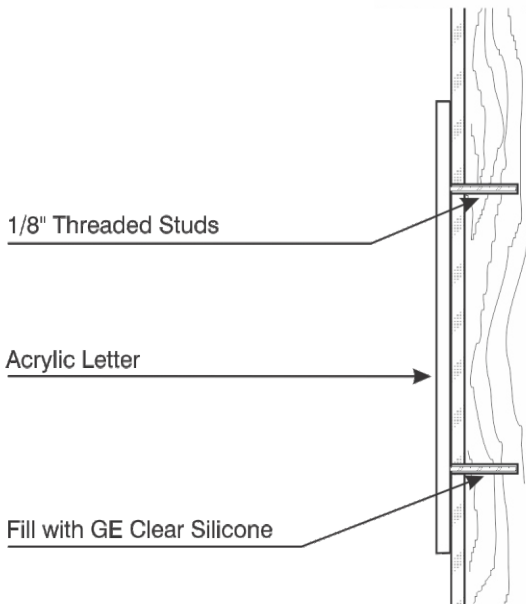

Flat Cut-Out Acrylic Letters

General Spec Sheet

- * Acrylic Letters.
- * Stud Mounting System.
- * 1/2" Thick Letters Painted Acrylic Polyurethane Finish.

Mounting Method 1 (Flush)

1/2"
Max.

Mounting Method 2 (Stand-off)

1/2"
Max.