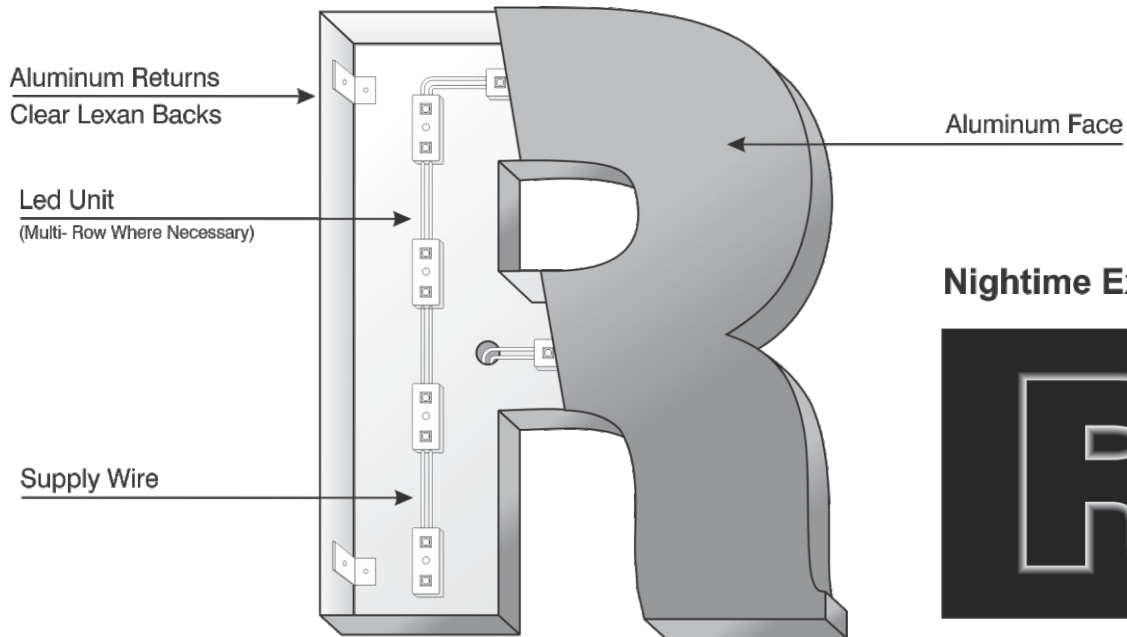

# Reverse "LED Halo" Channel Letters

## General Spec Sheet

- Standard 3" Deep Aluminum Returns.
- Clear Lexan Backs.
- Mathews Polyurethane Finishes.
- LED Illumination.
- Remote Power Supplies.