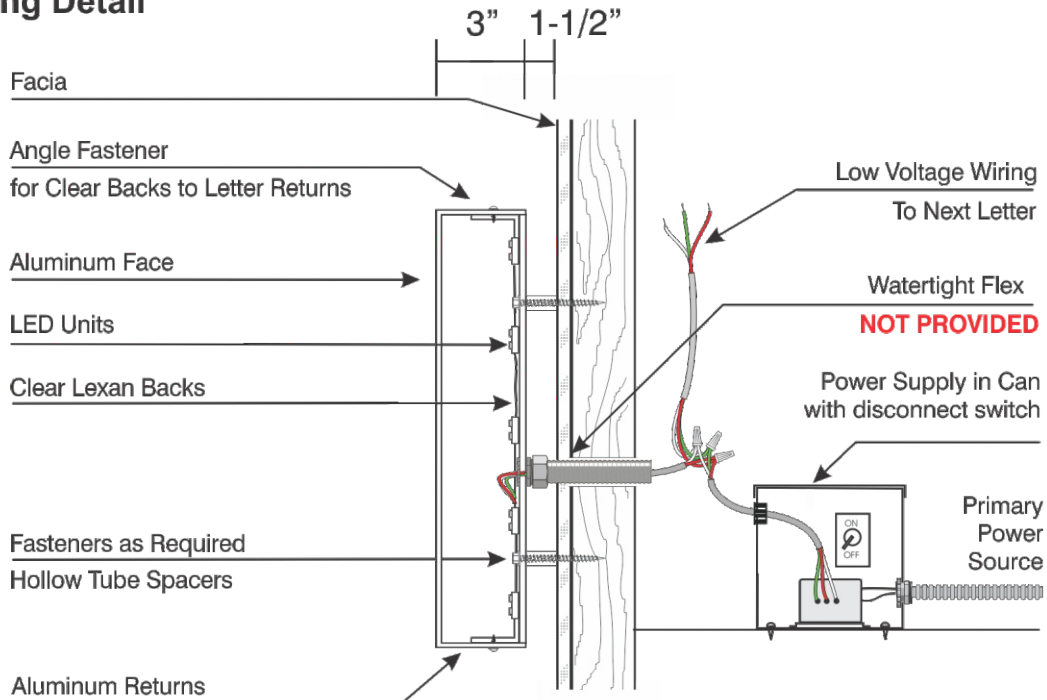

Mounting Detail

Install per (NEC) National Electric Code.