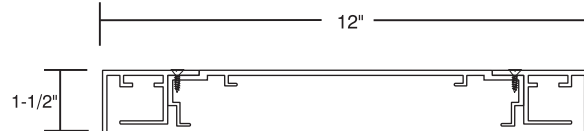

▶ System DF1200

Part Name:	Part Number:
DF STD Frame	CUST815017
STD 1.50 F-Retainer	CUST101045