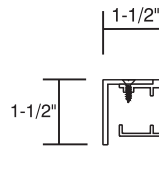

▶ System DF1200

Part Name:	Part Number:
DF STD Frame	CUST815017
STD 1.50 F-Retainer	CUST101045

▶ System DF950

Part Name:	Part Number:
DF STD Frame	CUST815017
1.50 L-Retainer	CUST14518

▶ System 150

Part Name:	Part Number:
STD Wall Frame	CUST6253
1.50 L-Retainer	CUST14518

▶ System 275

Part Name:	Part Number:
STD Wall Frame	CUST6253
STD 1.50 F-Retainer	CUST101045

▶ Divider Bar

Part Name:	Part Number:
1.5" Divider Bar	CUST14817