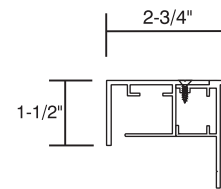

▶ System DF1200

Part Name:	Part Number:
DF STD Frame	CUST815017
STD 1.50 F-Retainer	CUST101045

▶ System DF950

Part Name:	Part Number:
DF STD Frame	CUST815017
1.50 L-Retainer	CUST14518

▶ System 150

Part Name:	Part Number:
STD Wall Frame	CUST6253
1.50 L-Retainer	CUST14518

▶ System 275

Part Name:	Part Number:
STD Wall Frame	CUST6253
STD 1.50 F-Retainer	CUST101045

▶ Divider Bar

Part Name:	Part Number:
1.5" Divider Bar	CUST14817