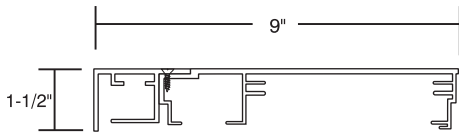

5260 Jerusalem Ct.
 Modesto, California 95356
 (209) 523-7446 Fax (209) 522-2997

1-800-361-7446

Extrusion Parts

- * Vendor: Coast Aluminum
- * Aluminum Extrusion
- * 6063-T6

▶ System SF900

Part Name:	Part Number:
SF STD Frame	CUST35125
STD 1.50 F-Retainer	CUST101045

▶ System SF775

Part Name:	Part Number:
SF STD Frame	CUST35125
1.50 L-Retainer	CUST14518

▶ System SF625

Part Name:	Part Number:
SF Slimline Frame	CUST101409
STD 1.50 F-Retainer	CUST101045

▶ System SF500

Part Name:	Part Number:
SF Slimline Frame	CUST101409
1.50 L-Retainer	CUST14518