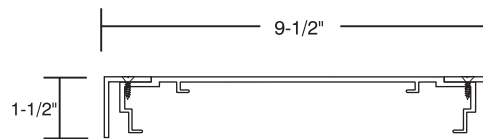

▶ System DF950

Part Name:	Part Number:
DF STD Frame	CUST815017
1.50 L-Retainer	CUST14518