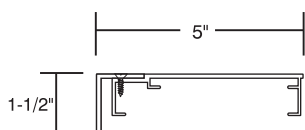

▶ System SF775

Part Name:	Part Number:
SF STD Frame	CUST35125
1.50 L-Retainer	CUST14518

▶ System SF625

Part Name:	Part Number:
SF Slimline Frame	CUST101409
STD 1.50 F-Retainer	CUST101045

▶ System SF500

Part Name:	Part Number:
SF Slimline Frame	CUST101409
1.50 L-Retainer	CUST14518