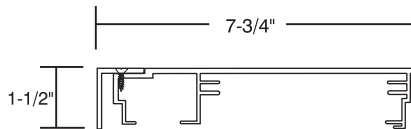

5260 Jerusalem Ct.
 Modesto, California 95356
 (209) 523-7446 Fax (209) 522-2997

1-800-361-7446

Extrusion Parts

- * Vendor: Coast Aluminum
- * Aluminum Extrusion
- * 6063-T6

▶ System SF900

Part Name:	Part Number:
SF STD Frame	CUST35125
STD 1.50 F-Retainer	CUST101045

▶ System SF775

Part Name:	Part Number:
SF STD Frame	CUST35125
1.50 L-Retainer	CUST14518

▶ System SF625

Part Name:	Part Number:
SF Slimline Frame	CUST101409
STD 1.50 F-Retainer	CUST101045

▶ System SF500

Part Name:	Part Number:
SF Slimline Frame	CUST101409
1.50 L-Retainer	CUST14518