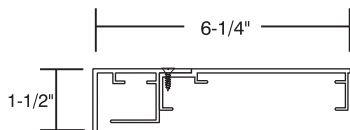

▶ System SF775

Part Name:	Part Number:
SF STD Frame	CUST35125
1.50 L-Retainer	CUST14518

▶ System SF625

Part Name:	Part Number:
SF Slimline Frame	CUST101409
STD 1.50 F-Retainer	CUST101045

▶ System SF500

Part Name:	Part Number:
SF Slimline Frame	CUST101409
1.50 L-Retainer	CUST14518