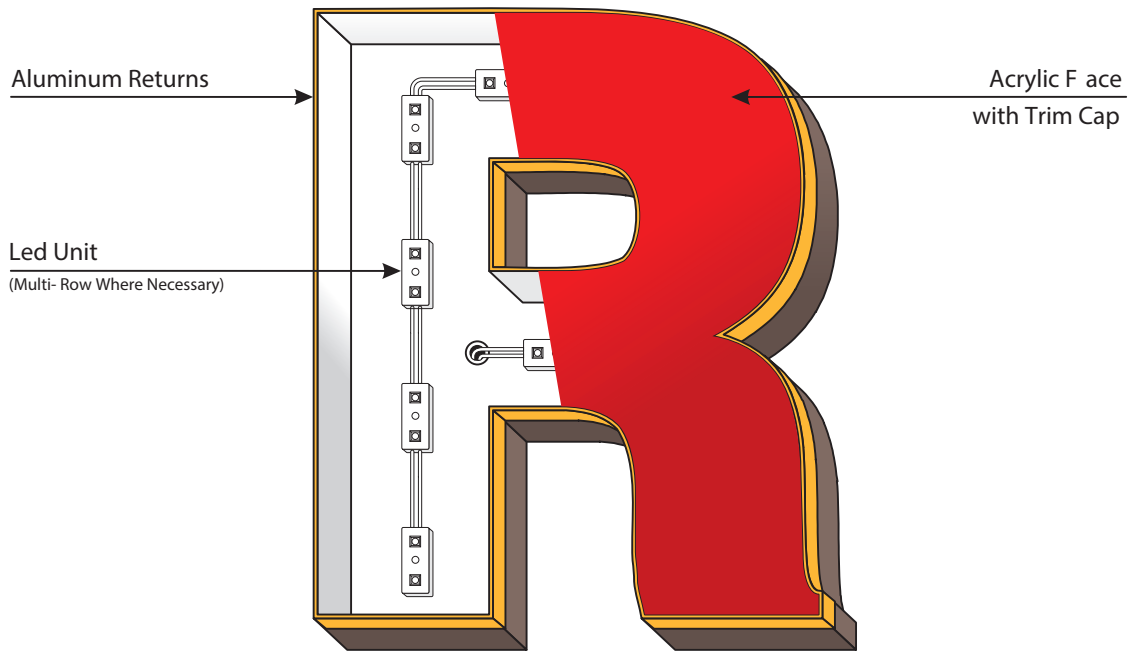

LED Channel Letters (Typical)

General Spec Sheet

- Flush Wall Mount.
with Interior/Behind Wall Raceway.
 (For applications where electrical is visible or exposed behind the wall)
- Standard 3" or 5" Deep Panel Channel Letters.
- LED Illumination.
- Remote Power Supplies.