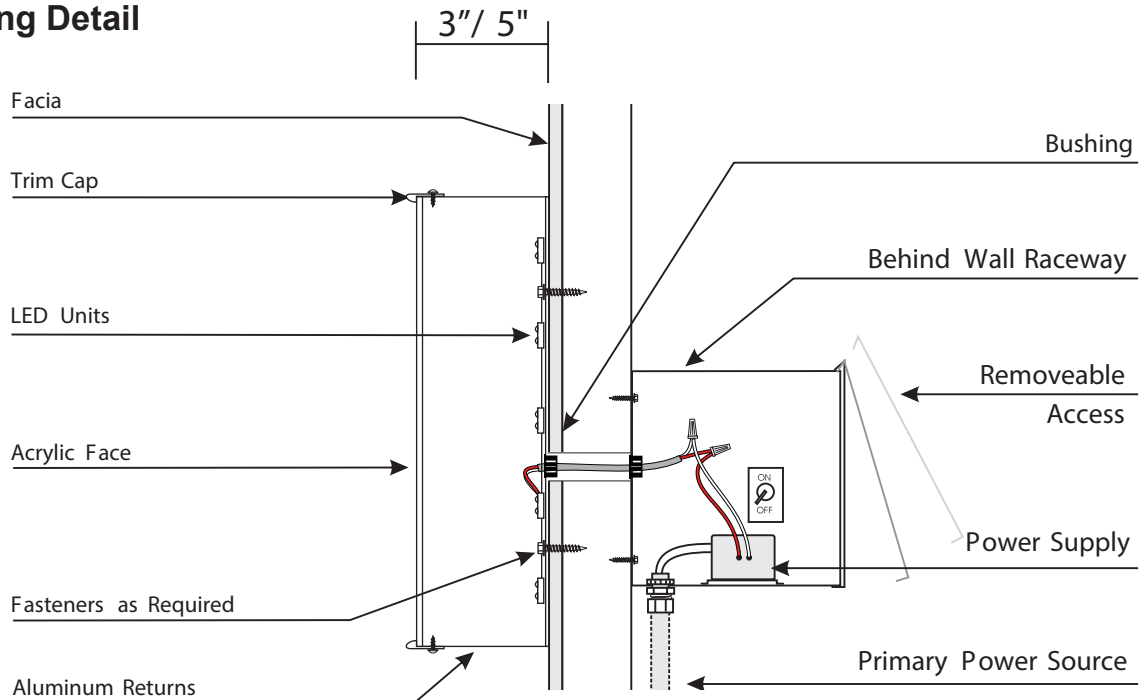

LED Channel Letters (Typical)

General Spec Sheet

- Flush Wall Mount.
with Interior/Behind Wall Raceway.
 (For applications where electrical is visible or exposed behind the wall)
- Standard 3" or 5" Deep Panel Channel Letters.
- LED Illumination.
- Remote Power Supplies.

Mounting Detail

Install per (NEC) National Electric Code