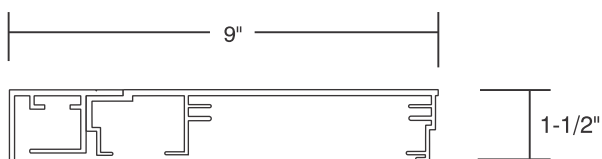

## General Spec Sheet

- Aluminum Face with Routed Copy.
- 1/2" or 3/4" Thick Acrylic Push Thru Letters.
- Aluminum Extrusion Frame System.
- Fluorescent Illumination.
- Mathews Polyurethane Finishes.

### Frame Detail

▶ **Single Sided - System SF775**

▶ **Single Sided - System SF900**

▶ **Double Sided - System DF1200**

Standard

Optional Hinge