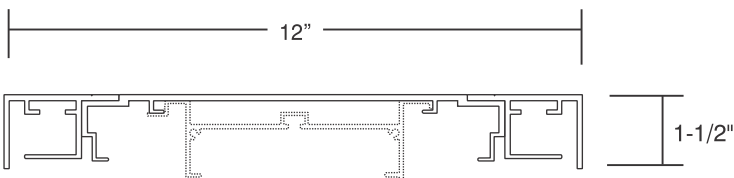

## General Spec Sheet

- Aluminum Face with Routed Copy.
- 1/2" or 3/4" Thick Acrylic Push Thru Letters.
- Aluminum Extrusion Frame System.
- Fluorescent Illumination.
- Mathews Polyurethane Finishes.

### Frame Detail

▶ **Single Sided - System SF775**

▶ **Single Sided - System SF900**

▶ **Double Sided - System DF1200**

Standard

Optional Hinge