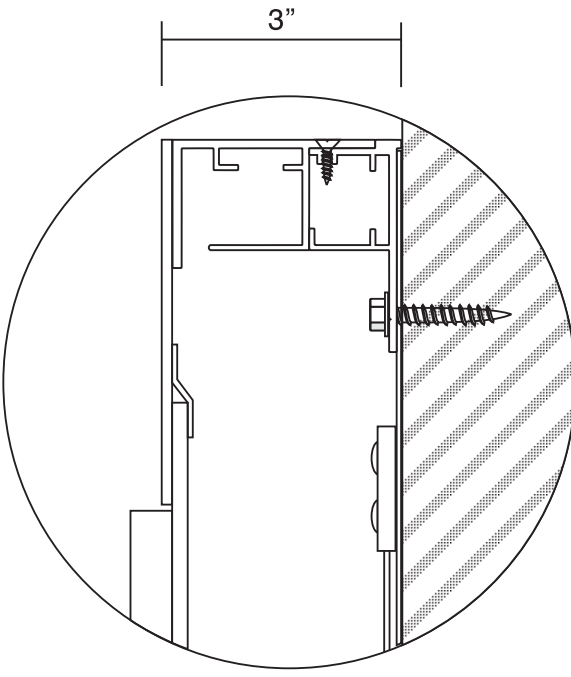

Team

2110 S. Anne St.
Santa Ana, California 92704
(209) 523-7446

1-800-361-SIGN

Slimline Routed Face Cabinet Options

General Spec Sheet

- Aluminum Extrusion Frame System.
- Aluminum Face with Routed Push Thru Acrylic Graphics
- LED Illumination.
- Mathews Polyurethane Finishes.

Frame Detail

▶ System 275

Side Detail (S/F)