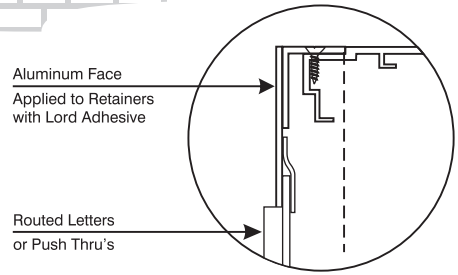

Team

2110 S. Anne St.
Santa Ana, California 92704
(209) 523-7446

1-800-361-SIGN

Slimline Routed Face Cabinet Options

General Spec Sheet

- Aluminum Extrusion Frame System.
- Aluminum Face with Routed Push Thru Acrylic Graphics
- LED Illumination.
- Mathews Polyurethane Finishes.

Frame Detail

▶ System 275

Side Detail (S/F)