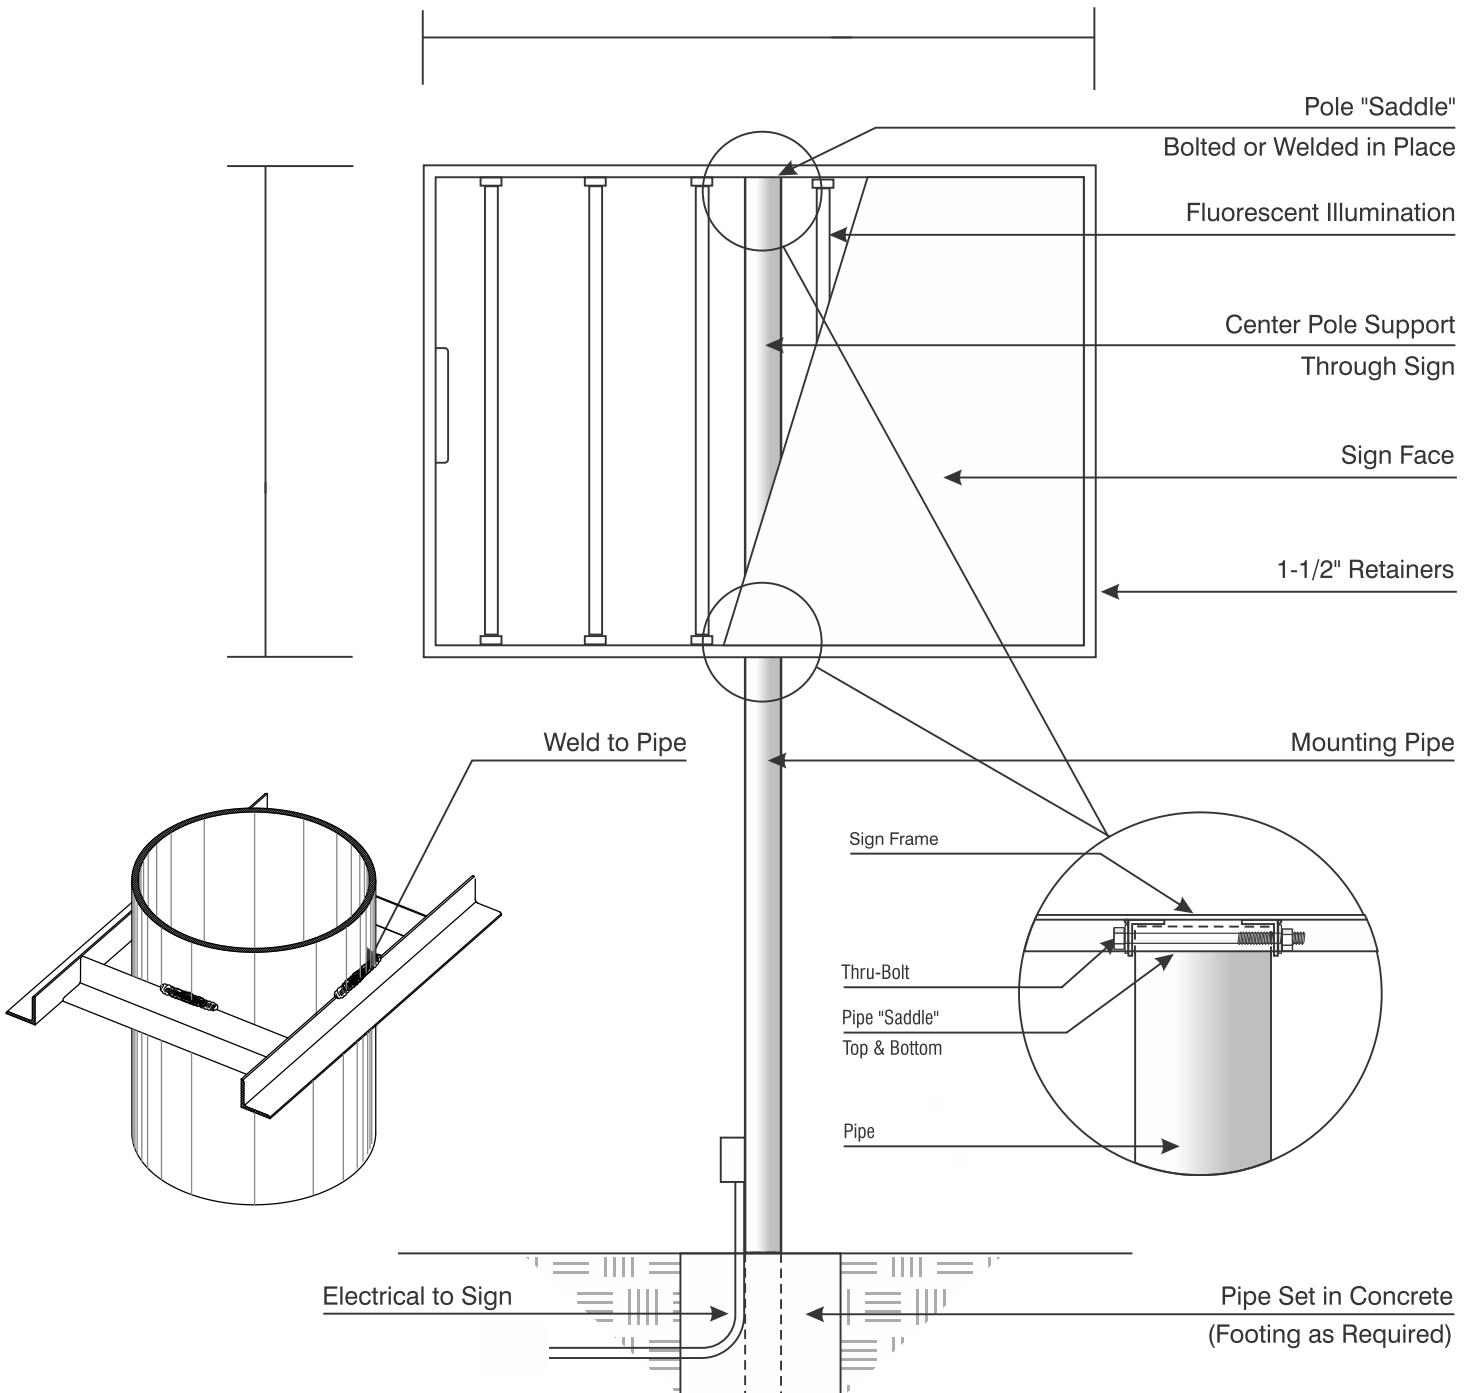

Freestanding Pole Signs (typ)

General Spec Sheet

- Fluorescent Illuminated.
- Steel or Aluminum Frame System.
- Built for Center Pole.
- Vertical Lamps.

Freestanding Pole Signs (typ)

General Spec Sheet

- Fluorescent Illuminated.
- Aluminum Extrusion Frame System.
- Built for Center Pole.
- Verticle Lamps.
- Mathews Acrylic Polturement Paint Finishes.