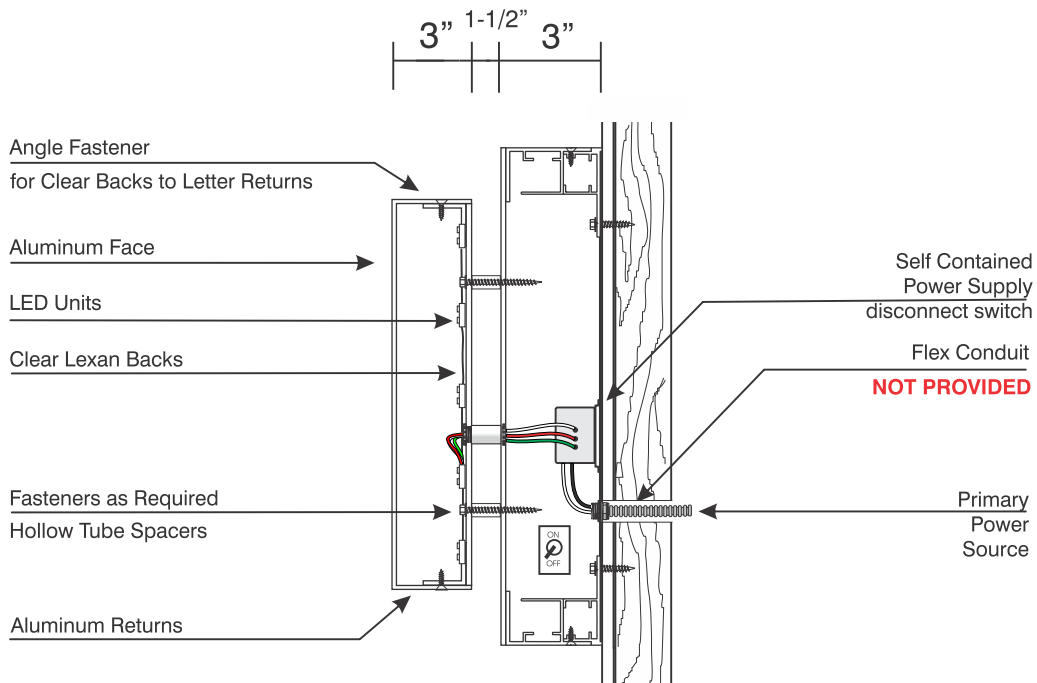

**Reverse "Halo" Letters (Full size backer panel)**

**General Spec Sheet**

- Standard 3" Deep Aluminum Returns.
- Clear Lexan Backs.
- Full Size Wireway Panel (Remote Power Supply)
- LED Illumination.
- Remote Power Supplies.

**Nighttime Example**

**Reverse Halo Section  
 Full Size Slim Wireway**

**Install per (NEC) National Electric Code.**

**Reverse "Halo" Letters (Full size backer panel)**

**General Spec Sheet**

- Standard 3" Deep Aluminum Returns.
- Clear Lexan Backs.
- Full Size Wireway Panel (Self Contained)
- LED Illumination.
- Remote Power Supplies.

**Nighttime Example**

**Reverse Halo Section  
 Full Size Slim Wireway**

**Install per (NEC) National Electric Code.**