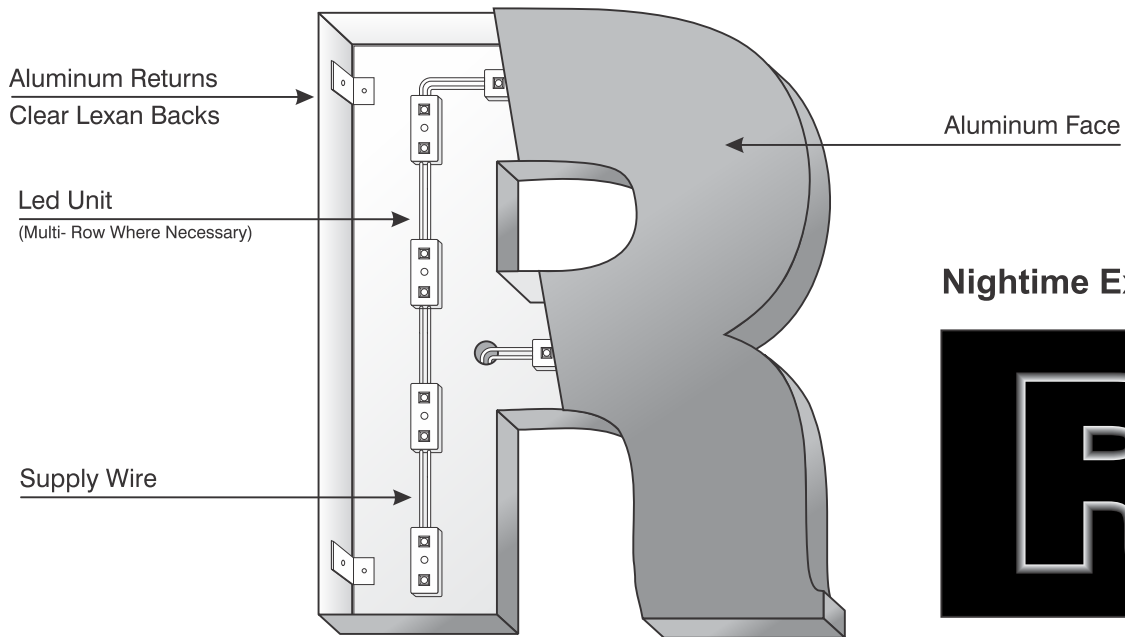

**Reverse "Halo" Letters (Full size backer panel)**

**General Spec Sheet**

- Standard 3" Deep Aluminum Returns.
- Clear Lexan Backs.
- Full Size Wireway Panel (Remote Power Supply)
- LED Illumination.
- Remote Power Supplies.

**Nighttime Example**

**Reverse Halo Section  
 Full Size Slim Wireway**

**Install per (NEC) National Electric Code.**

**Reverse "Halo" Letters (Full size backer panel)**

**General Spec Sheet**

- Standard 3" Deep Aluminum Returns.
- Clear Lexan Backs.
- Full Size Wireway Panel (Self Contained)
- LED Illumination.
- Remote Power Supplies.

**Nighttime Example**

**Reverse Halo Section  
 Full Size Slim Wireway**

**Install per (NEC) National Electric Code.**