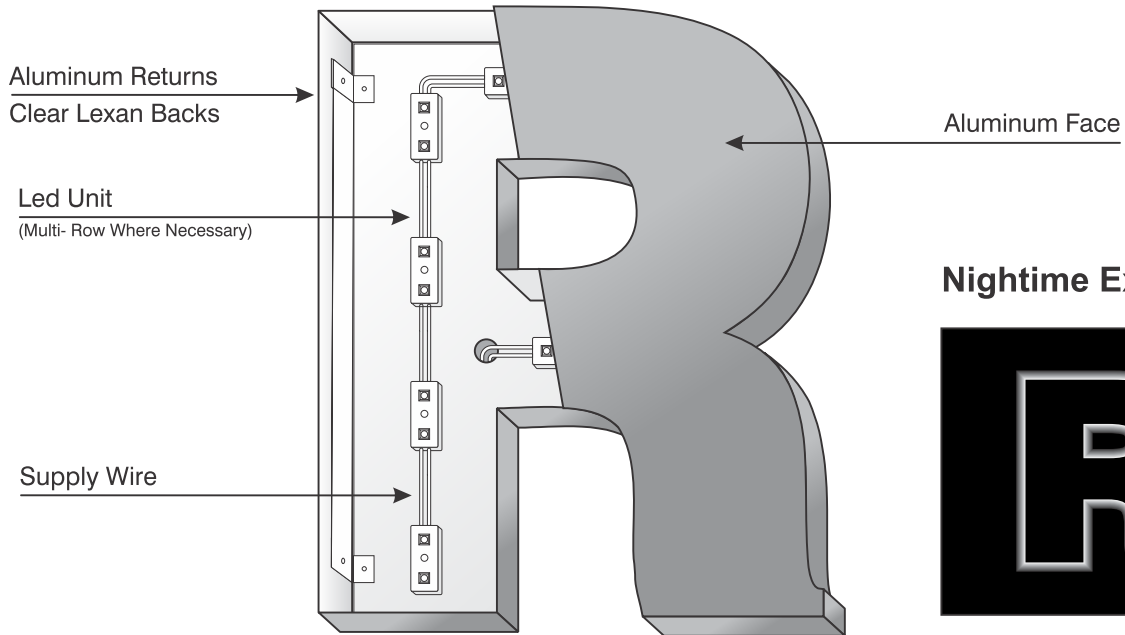

**Reverse "Halo" Letters (Full size backer panel)**

**General Spec Sheet**

- Standard 3" Deep Aluminum Returns.
- Clear Lexan Backs.
- Full Size Wireway Panel (Remote Power Supply)
- LED Illumination.
- Remote Power Supplies.

**Nighttime Example**

**Reverse Halo Section  
 Full Size Slim Wireway**

**Install per (NEC) National Electric Code.**

**Reverse "Halo" Letters (Full size backer panel)**

**General Spec Sheet**

- Standard 3" Deep Aluminum Returns.
- Clear Lexan Backs.
- Full Size Wireway Panel (Self Contained)
- LED Illumination.
- Remote Power Supplies.

**Nighttime Example**

**Reverse Halo Section  
 Full Size Slim Wireway**

**Install per (NEC) National Electric Code.**