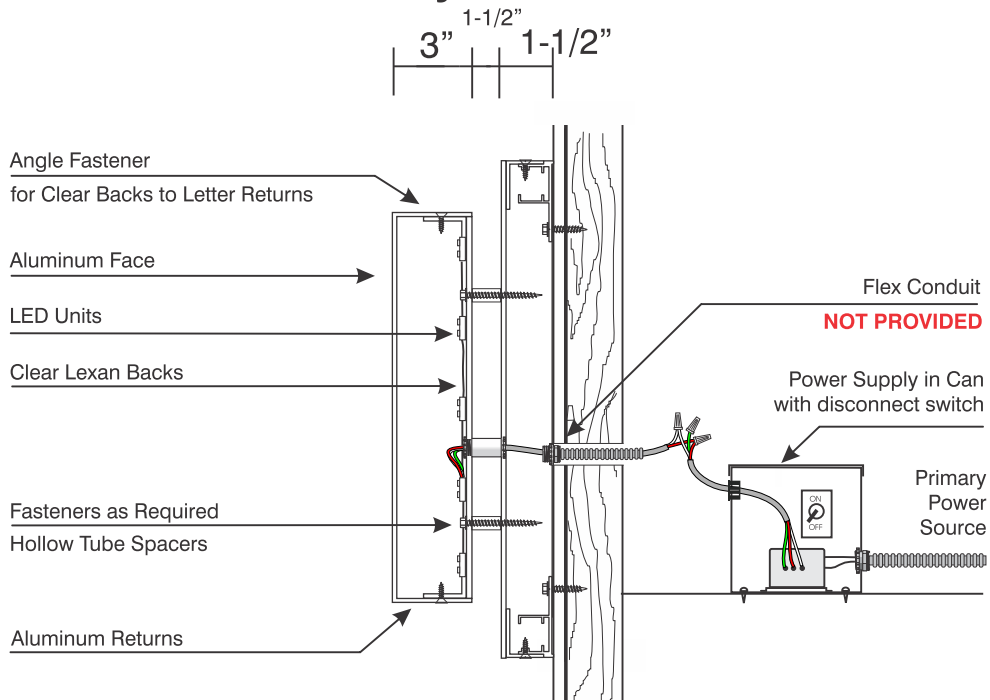

**Reverse "Halo" Letters (Full size backer panel)**

**General Spec Sheet**

- Standard 3" Deep Aluminum Returns.
- Clear Lexan Backs.
- Full Size Wireway Panel (Remote Power Supply)
- LED Illumination.
- Remote Power Supplies.

**Nighttime Example**

**Reverse Halo Section  
 Full Size Slim Wireway**

**Install per (NEC) National Electric Code.**

**Reverse "Halo" Letters (Full size backer panel)**

**General Spec Sheet**

- Standard 3" Deep Aluminum Returns.
- Clear Lexan Backs.
- Full Size Wireway Panel (Self Contained)
- LED Illumination.
- Remote Power Supplies.

**Nighttime Example**

**Reverse Halo Section  
 Full Size Slim Wireway**

**Install per (NEC) National Electric Code.**