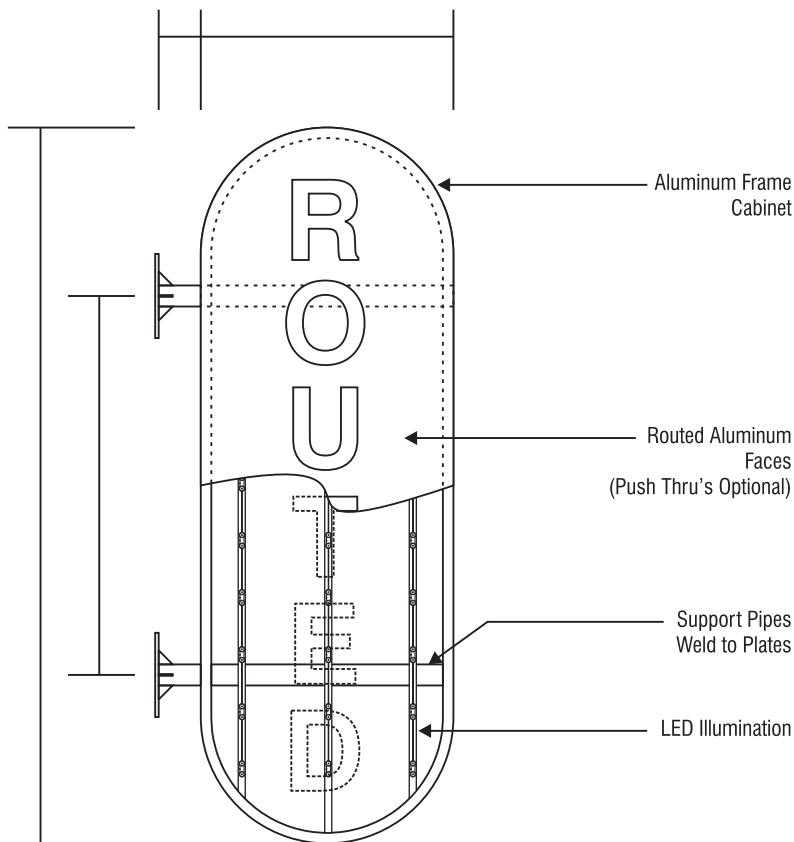

Routed Face