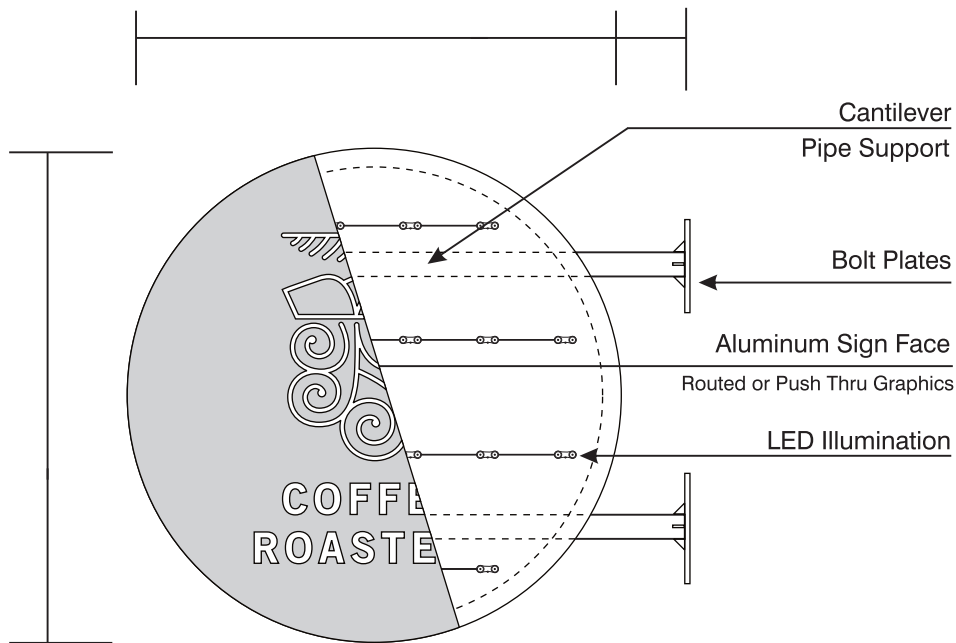

Flag Mount Cabinet

General Spec Sheet

- LED Illuminated.
- Routed or Push Thru Graphics.

Projection Mount