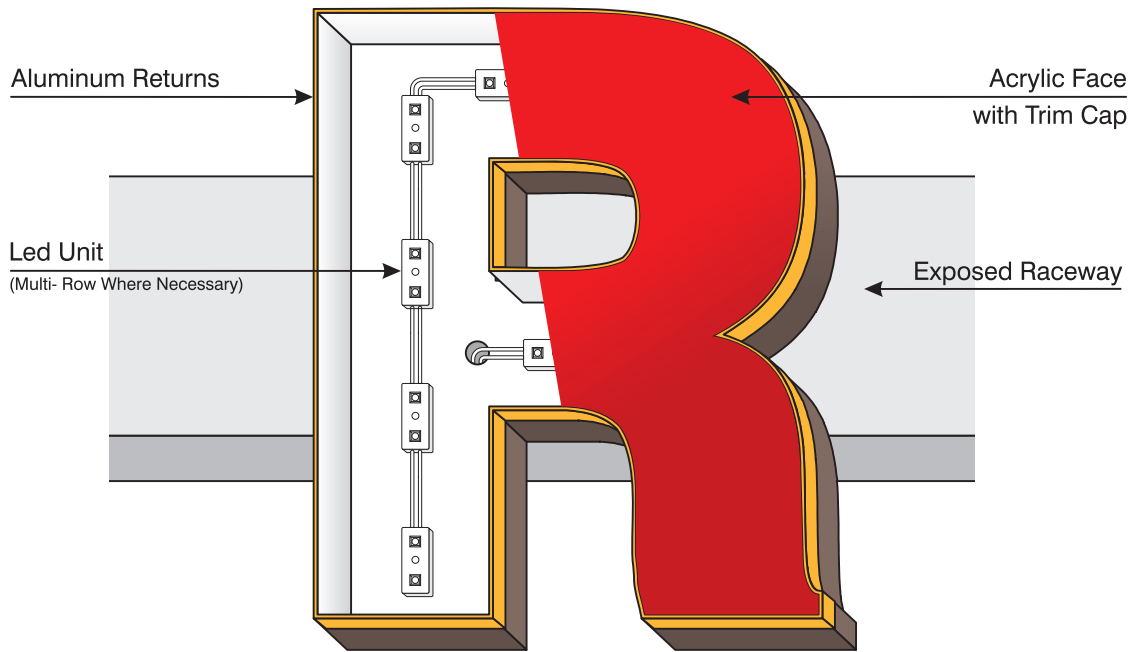

# LED Channel Letters on Exposed Raceways

## General Spec Sheet

- 3" or 5" Deep Pan Channel Letters.
- LED Illumination System.
- Exposed Aluminum Raceway.
- Mathews Polyurethane Finishes.