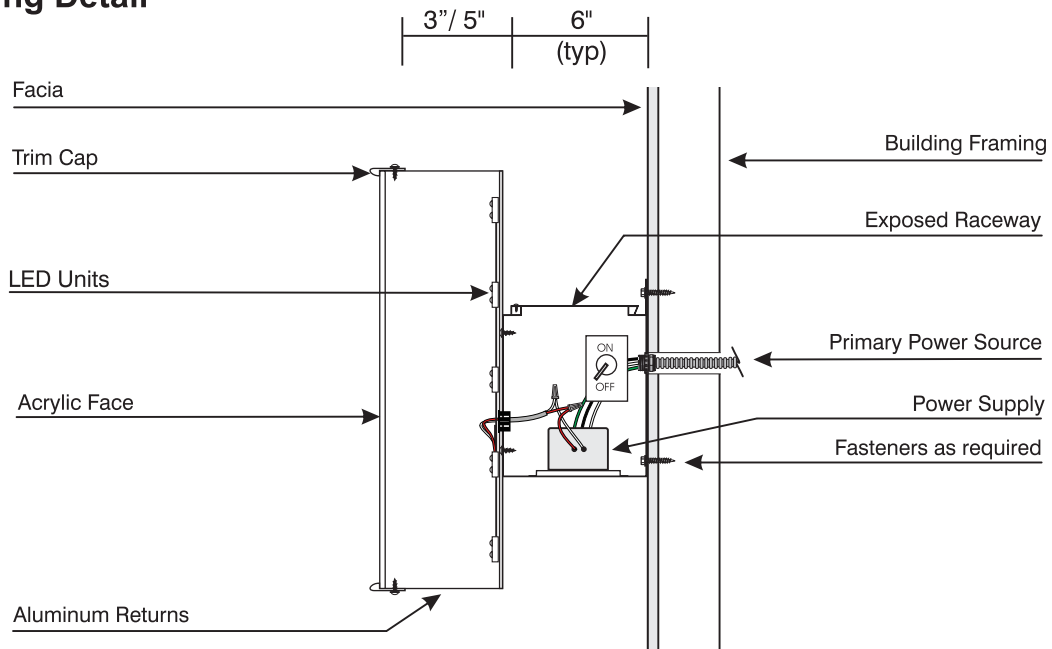

Mounting Detail

Check your local jurisdiction for further requirements.