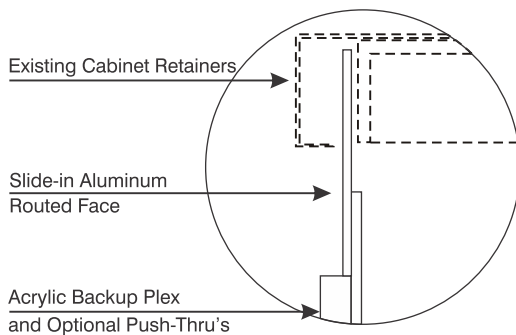

Routed Face (For Existing Cabinet)

General Spec Sheet

- Routed Aluminum Faces.
- Acrylic Backup Plex With Optional Push-Thru's (1/2" or 3/4")

Options:

- Flat Face
- Slide-In Face
- Pan Face

Side Detail

FLAT FACE TO FRAME:

SLIDE IN:

PAN FACE (Shoebox):