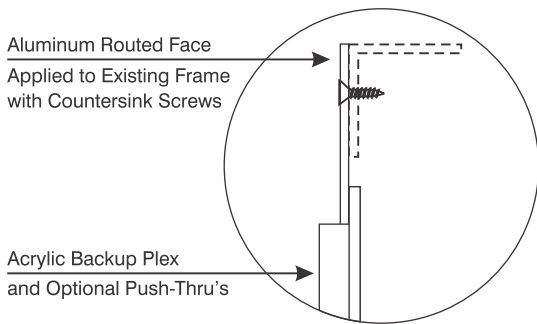

Side Detail

FLAT FACE TO FRAME: