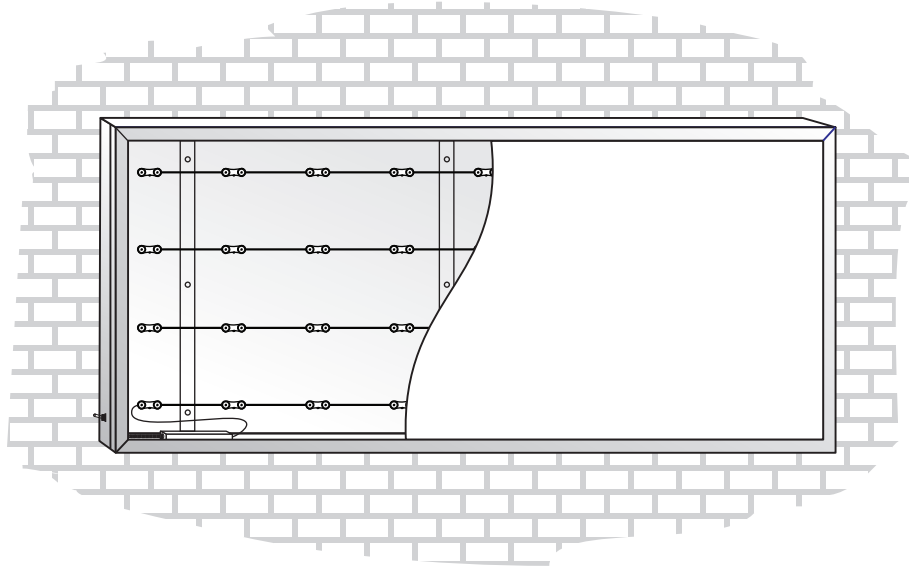

Team

2110 S. Anne St.
Santa Ana, California 92704
(209) 523-7446

1-800-361-SIGN

Slimline Single Sided Cabinets

General Spec Sheet

- LED Illuminated.
- Heavy Duty Aluminum Extrusion Frames.
- Slide in Face.
- Acrylic Polyurethane Paint Finishes.

Frame Detail

▶ System SF625

▶ System SF500

Side Detail (S/F)