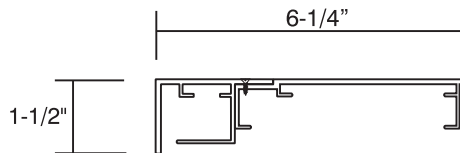

Team

2110 S. Anne St.
Santa Ana, California 92704
(209) 523-7446

1-800-361-SIGN

Slimline Single Sided Cabinets

General Spec Sheet

- LED Illuminated.
- Heavy Duty Aluminum Extrusion Frames.
- Slide in Face.
- Acrylic Polyurethane Paint Finishes.

Frame Detail

▶ System SF625

▶ System SF500

Side Detail (S/F)