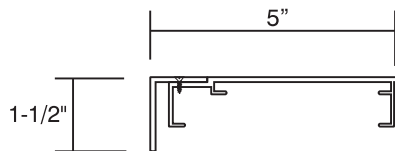

Team

2110 S. Anne St.
Santa Ana, California 92704
(209) 523-7446

1-800-361-SIGN

Slimline Single Sided Cabinets

General Spec Sheet

- LED Illuminated.
- Heavy Duty Aluminum Extrusion Frames.
- Slide in Face.
- Acrylic Polyurethane Paint Finishes.

Frame Detail

▶ System SF625

▶ System SF500

Side Detail (S/F)