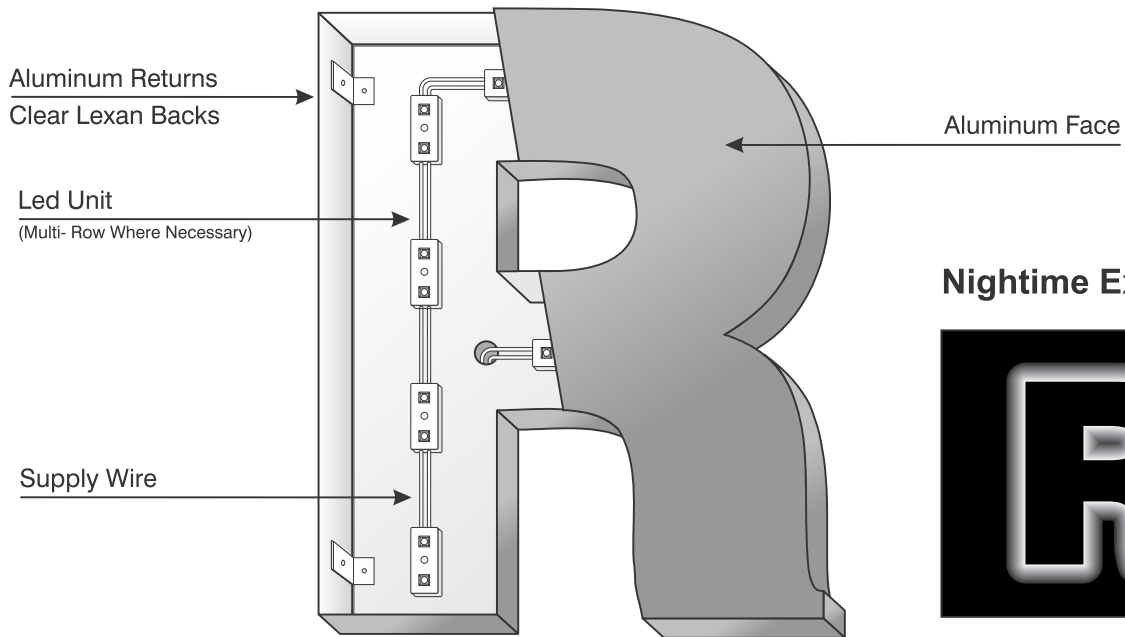

Reverse "LED Halo" Channel Letters

General Spec Sheet

- Standard 3" Deep Aluminum Returns.
- Clear Lexan Backs.
- Mathews Polyurethane Finishes.
- LED Illumination.
- Behind Wall Wireway

Nighttime Example

Mounting Detail

Install per (NEC) National Electric Code.