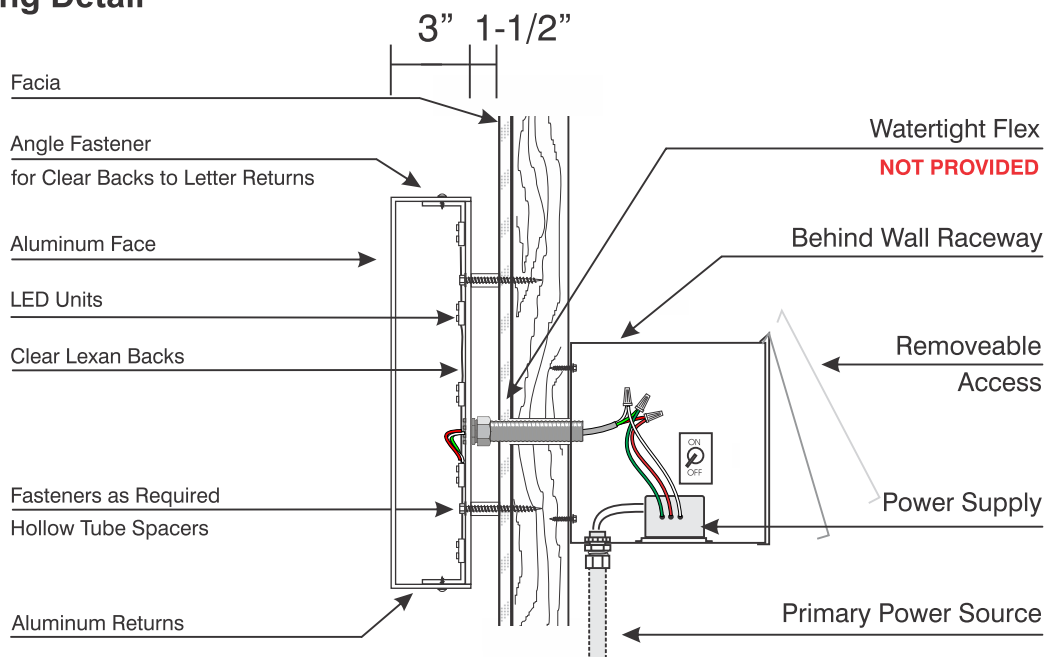

Reverse "LED Halo" Channel Letters

General Spec Sheet

- Standard 3" Deep Aluminum Returns.
- Clear Lexan Backs.
- Mathews Polyurethane Finishes.
- LED Illumination.
- Behind Wall Wireway

Nighttime Example

Mounting Detail

Install per (NEC) National Electric Code.