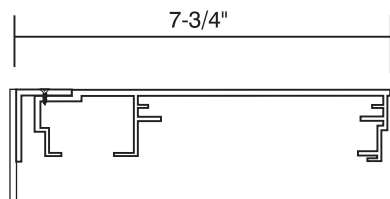

Team

2110 S. Anne St.
Santa Ana, California 92704
(209) 523-7446

1-800-361-SIGN

Standard Single Sided Cabinets

General Spec Sheet

- LED Illuminated.
- Heavy Duty Aluminum Extrusion Frames.
- Routed Aluminum Face With Optional Push-Thru's.
- Acrylic Polyurethane Paint Finishes.

Frame Detail

▶ System SF900 (Standard)

▶ System SF775

▶ System SF625

▶ System SF500

Aluminum Face
Applied to Retainers
with Lord Adhesive

Routed Letters
or Push Thru's

Side Detail (S/F)

Aluminum Sign Frame
with Removeable
Pan Face

LED Illumination

Routed Aluminum
Face With Optional
Push-Thru's

Exterior ON/OFF
Disconnect Switch

Power Supply