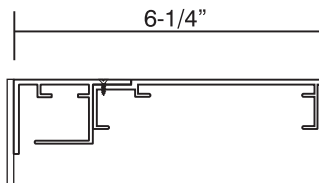

Frame Detail

▶ System SF900 (Standard)

▶ System SF775

▶ System SF625

▶ System SF500

Aluminum Face
Applied to Retainers
with Lord Adhesive

Routed Letters
or Push Thru's

Side Detail (S/F)

Aluminum Sign Frame
with Removeable
Pan Face

LED Illumination

Routed Aluminum
Face With Optional
Push-Thru's

Exterior ON/OFF
Disconnect Switch

Power Supply