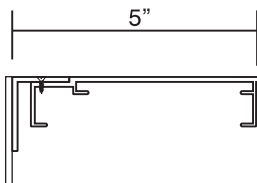

Frame Detail

▶ System SF900 (Standard)

▶ System SF775

▶ System SF625

▶ System SF500

Aluminum Face
Applied to Retainers
with Lord Adhesive

Routed Letters
or Push Thru's

Side Detail (S/F)

Aluminum Sign Frame
with Removeable
Pan Face

LED Illumination

Routed Aluminum
Face With Optional
Push-Thru's

Exterior ON/OFF
Disconnect Switch

Power Supply