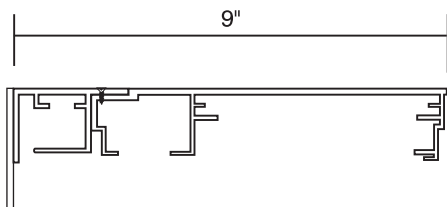

Team

2110 S. Anne St.
Santa Ana, California 92704
(209) 523-7446

1-800-361-SIGN

Standard Single Sided Cabinets

General Spec Sheet

- LED Illuminated.
- Heavy Duty Aluminum Extrusion Frames.
- Routed Aluminum Face With Optional Push-Thru's.
- Acrylic Polyurethane Paint Finishes.

Frame Detail

▶ System SF900 (Standard)

▶ System SF775

▶ System SF625

▶ System SF500

Aluminum Face
Applied to Retainers
with Lord Adhesive

Routed Letters
or Push Thru's

Side Detail (S/F)

Aluminum Sign Frame
with Removeable
Pan Face

LED Illumination

Routed Aluminum
Face With Optional
Push-Thru's

Exterior ON/OFF
Disconnect Switch

Power Supply