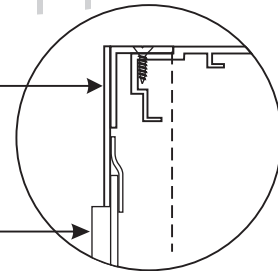

Frame Detail

▶ System SF900 (Standard)

▶ System SF775

▶ System SF625

▶ System SF500

Aluminum Face
Applied to Retainers
with Lord Adhesive

Routed Letters
or Push Thru's

Side Detail (S/F)

Aluminum Sign Frame
with Removeable
Pan Face

LED Illumination

Routed Aluminum
Face With Optional
Push-Thru's

Exterior ON/OFF
Disconnect Switch

Power Supply