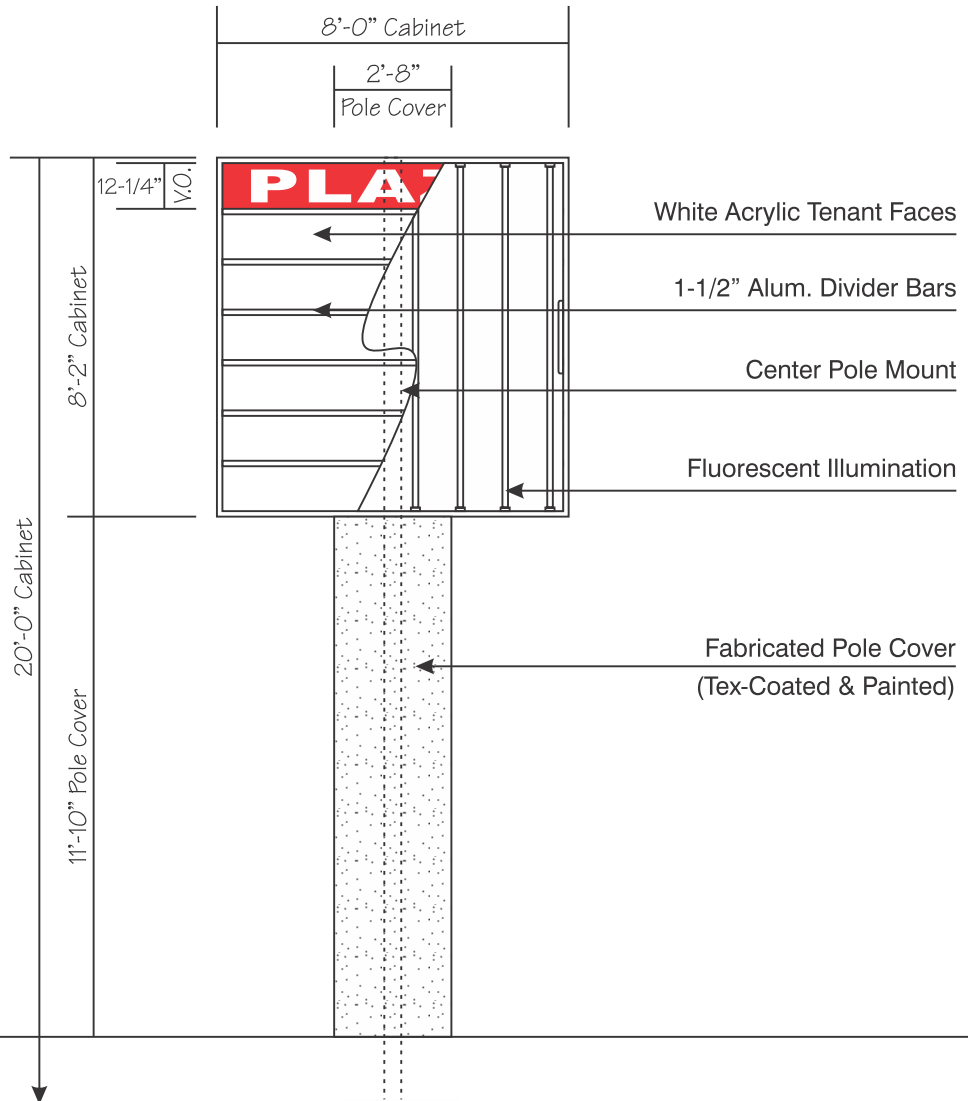

# Freestanding Pole Signs (typ)

## General Spec Sheet

- Fluorescent Illuminated.
- Aluminum Extrusion or Conventional Frame System.
- Built for Center Pole.
- Verticle Lamps.
- Mathews Acrylic Polturement Paint Finishes

OPTIONS: