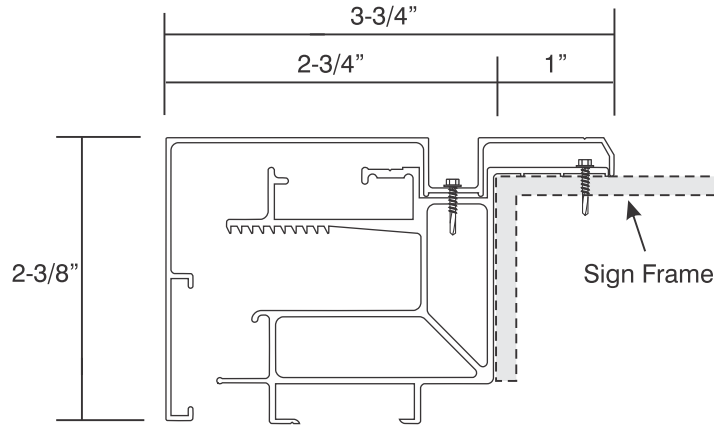

Flex Face Retainer System

General Spec Sheet

- Flex Face Retainer System for Conventional Frame Cabinets.

Frame Detail 2-3/8" Retainer

- * Retro Frame #2112
- * Retro Cover #2115

Frame Detail Bleed Face

- * Flat Bleed Retro Frame #2104
- * Flat Bleed Retro Cover #2121

For Retro-fitting Existing Cabinet

2110 S. Anne St.
Santa Ana, California 92704
(209) 523-7446

1-800-361-SIGN

Flex Face Retainer System

General Spec Sheet

- Flex Face Retainer System for Conventional Frame & Skin Cabinets.
- No Special Tensioning Tools Required.
(7/16" Socket for Cordless Drill)

Excellent[®]
ALUMINUM EXTRUSIONS

Side Detail

For Retro-fitting Existing Cabinet