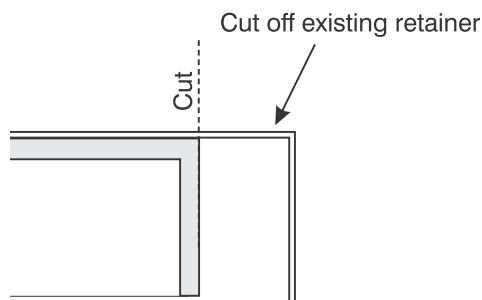

Flex Face Retainer System

General Spec Sheet

- Flex Face Retainer System for Conventional Frame Cabinets.

Frame Detail 2-3/8" Retainer

- * Retro Frame #2112
- * Retro Cover #2115

Frame Detail Bleed Face

- * Flat Bleed Retro Frame #2104
- * Flat Bleed Retro Cover #2121

For Retro-fitting Existing Cabinet

2110 S. Anne St.
Santa Ana, California 92704
(209) 523-7446

1-800-361-SIGN

Flex Face Retainer System

General Spec Sheet

- Flex Face Retainer System for Conventional Frame & Skin Cabinets.
- No Special Tensioning Tools Required.
(7/16" Socket for Cordless Drill)

Excellent[®]
ALUMINUM EXTRUSIONS

Side Detail

For Retro-fitting Existing Cabinet