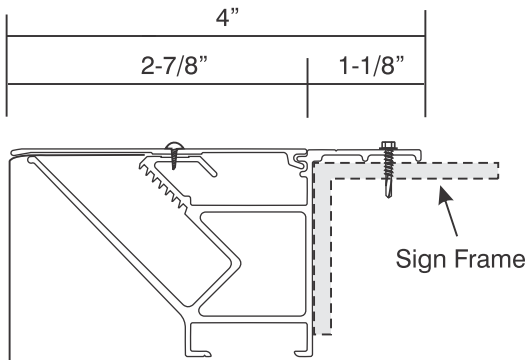

Flex Face Retainer System

General Spec Sheet

- Flex Face Retainer System for Conventional Frame Cabinets.

Frame Detail 2-3/8" Retainer

- * Retro Frame #2112
- * Retro Cover #2115

Frame Detail Bleed Face

- * Flat Bleed Retro Frame #2104
- * Flat Bleed Retro Cover #2121

For Retro-fitting Existing Cabinet

2110 S. Anne St.
Santa Ana, California 92704
(209) 523-7446

1-800-361-SIGN

Flex Face Retainer System

General Spec Sheet

- Flex Face Retainer System for Conventional Frame & Skin Cabinets.
- No Special Tensioning Tools Required.
(7/16" Socket for Cordless Drill)