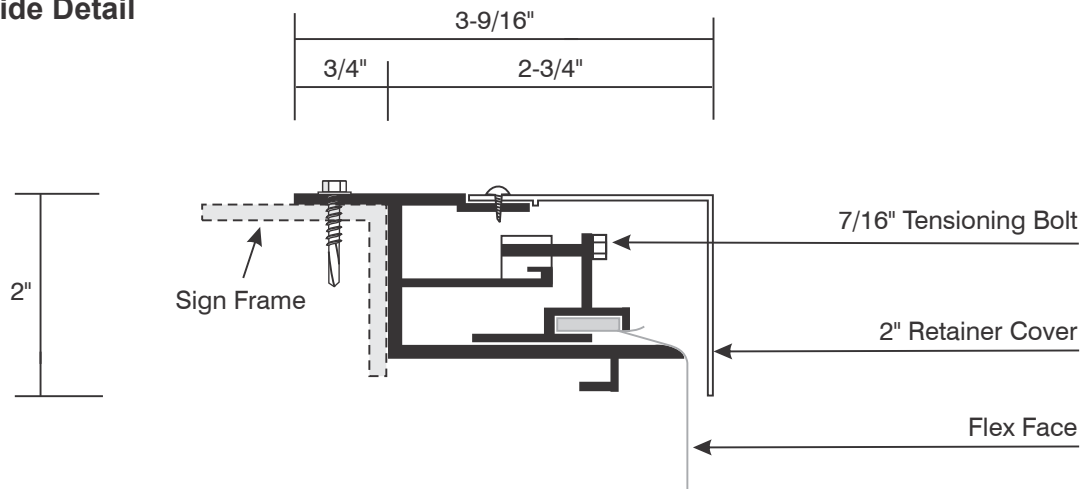

For Retro-fitting Existing Cabinet

2110 S. Anne St.
Santa Ana, California 92704
(209) 523-7446

1-800-361-SIGN

Flex Face Retainer System

General Spec Sheet

- Flex Face Retainer System for Conventional Frame & Skin Cabinets.
- No Special Tensioning Tools Required.
(7/16" Socket for Cordless Drill)

Excellent[®]
ALUMINUM EXTRUSIONS

Side Detail

For Retro-fitting Existing Cabinet