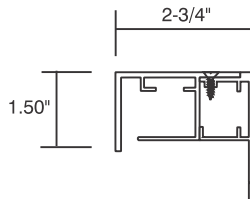

▶ System 275

Paint Finishes:

All frames are primed and painted with Acrylic Polyurethane Finishes.