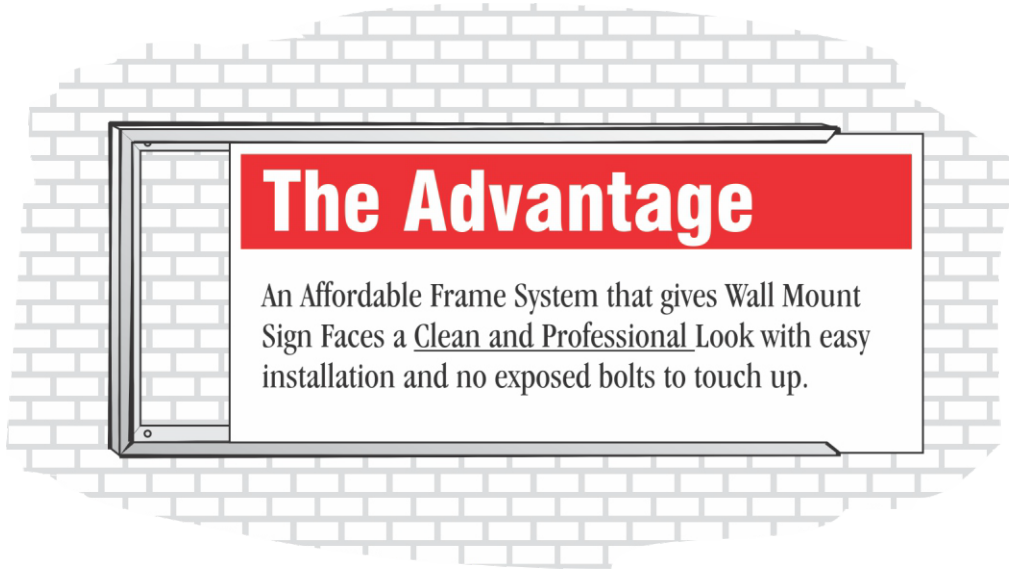

Sign Face Frames

General Spec Sheet

- Wall Mount Frames for Rigid Faces.
- Easy to Install / No Exposed Mounting Bolts.
- Heavy Duty Aluminum Extrusion Frames.

Side Detail & Mounting

Frame Detail

▶ System 150 (Standard)

▶ System 275

Paint Finishes:

All frames are primed and painted with Acrylic Polyurethane Finishes.