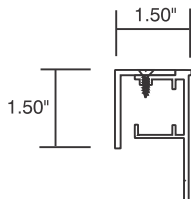

Sign Face Frames

General Spec Sheet

- Wall Mount Frames for Rigid Faces.
- Easy to Install / No Exposed Mounting Bolts.
- Heavy Duty Aluminum Extrusion Frames.

Side Detail & Mounting

Frame Detail

▶ System 150 (Standard)