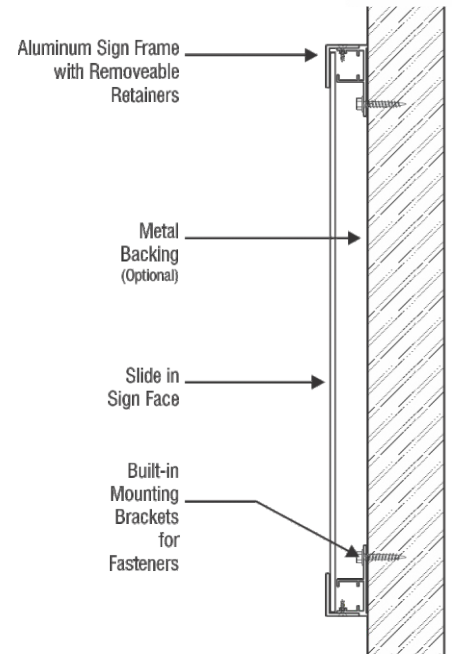

Sign Face Frames

General Spec Sheet

- Wall Mount Frames for Rigid Faces.
- Easy to Install / No Exposed Mounting Bolts.
- Heavy Duty Aluminum Extrusion Frames.

Side Detail & Mounting

Frame Detail

▶ System 150 (Standard)