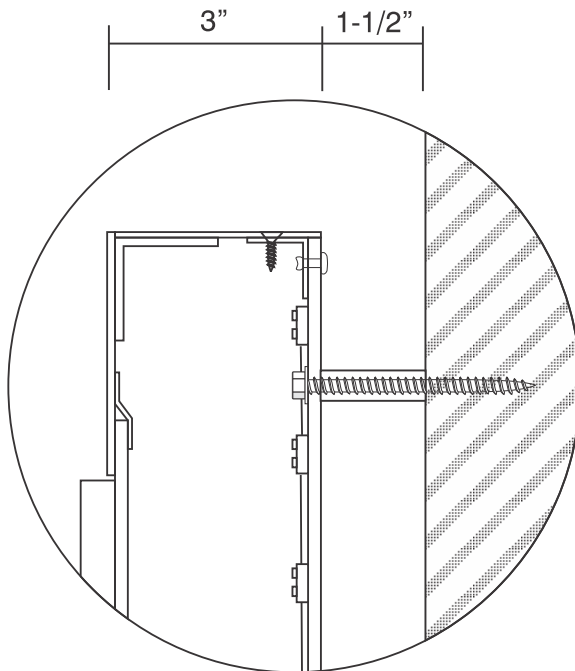

Team

2110 S. Anne St.
Santa Ana, California 92704
(209) 523-7446

1-800-361-SIGN

Slimline Routed Pan Face with & Halo

General Spec Sheet

- Aluminum Face with Routed Copy.
- Acrylic Backup Plex W/ Optional Acrylic Push-Thru's.
- Clear Lexan Back.
- LED Illumination.
- Self-Contained.
- Matthews Polyurethane Finishes.

Frame Detail

Mounting Detail (Face & Halo)